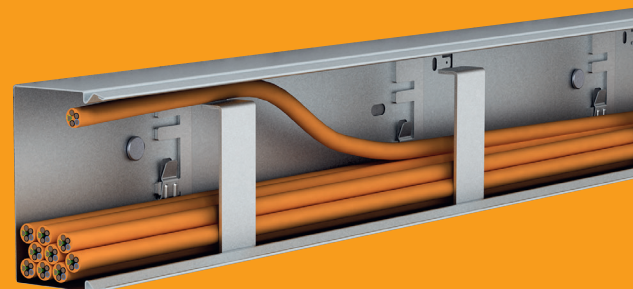

LKM cable trunking: Reliable protection for cables

With optimised edge protection rings

Optimised edge protection rings with improved functionality can be installed at a later date – even in trunking that is already filled with cables.

- Available in ten different trunking sizes with two surface versions: FS strip galvanised and FSK strip galvanised and plastic coated in pure white
- The equipotential bonding between the cover and base and between the trunking lengths is guaranteed without the use of additional connection cables.
- Accessories available for vertical and horizontal mounting, as well as for mounting on the ceiling.
- Edge protection rings, which are also suitable for easy retroinstallation, and end pieces made of plastic
- The trunking of types LKM 20030 and LKM 60100 have also been tested as a cable-specific routing type for the maintenance of electrical function according to DIN 4102 Part 12.